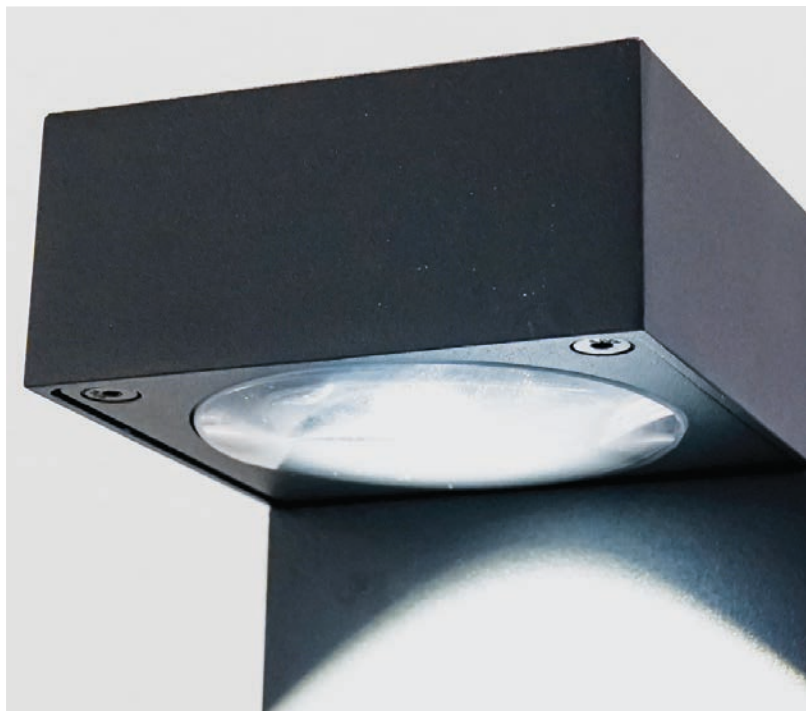

White No. 844-001
Black No. 844-002
Corten No. 844-003

ODIN

Bollard - IP65

Odin is a modern garden lamp that provides exciting lighting in the driveway and garden. Odin Bollard is produced in die-cast aluminum, and has an integrated LED light source at the top under a clear tempered glass. The lamp has an IP65 rating and it illuminates downwards 360° around. Odin Bollard creates a beautiful alternation of light and shadow on the ground.

Built in LED, 2700 K, 22W, 1900 lm.
H 90 cm x W 16 cm x D 16 cm.

Black No. 813-001

ARN

Bollard - IP65

Arn is an elegant garden lamp that create atmospheric lighting in the garden or in the driveway. Arn is produced in die-cast aluminium, has an IP65 rating and an integrated LED light source at the top under a crystal glass lens that provides a clear light at 100° downwards on the ground.

Built in LED, 2700 K, 6W, 320 lm.
H 70 cm x W 9 cm x D 12,8 cm.

Black No. 814-001
Corten No. 814-002

FREY

Wall light - IP65

The Frey IP65 wall lamp has a trendy design with cylindrical shade and crystal glass lenses. It has 2 x 100 ° beam angle directed upwards and downwards as a cone of light, which gives a great play of light on the wall. The lamp has a built-in LED, produced in die-cast aluminium, and is available in black, white or corten with an IP65 rating. Not dimmable.

Frey Down IP65 wall light has a modern design and emits the light downwards through a crystal glass lens. Perfect above the kitchen table, in the bathroom or for use in outdoor areas. Not dimmable.

FREY UP/DOWN