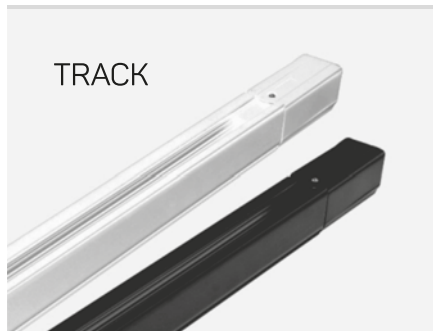

TRACK

Track 2 meter 3-phase
Black No. D-XTS4200-2
White No. D-XT24200-3

Power input
Black No. D-XTS11-3
White No. D-XTS11-3

Endcap
Black No. D-XTS41-2
White No. D-XTS41-3