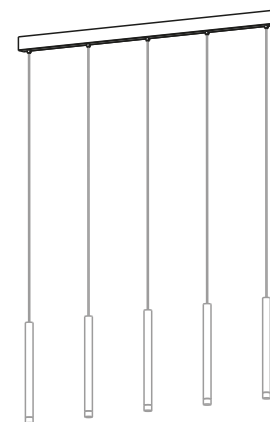

Valkyrie with decorative plate

Canopy 3 / black
 Ø 25,5 x H 4 cm. 18 W
 + Triac dimmable driver
 No. 840-021

Canopy 5 / black
 Ø 35,5 x H 4 cm. 30 W
 + Triac dimmable driver
 No. 840-022

Canopy 10 / black
 Ø 40,5 x H 4 cm. 60 W
 + Triac dimmable driver
 No. 840-023

Canopy 5R / black
 L 110 x H 3,5 x W 5 cm. 30 W
 + Triac dimmable driver
 No. 840-024

NEW

STRAW 150

L 150 x Ø 2,5 x H. 6,5 cm
Ceiling canopy Ø 9 CM
Material: aluminium / gold
Lightsource: LED
Power 24W, CRI 90
Lumen 1540 in a sphere
2700 Kelvin. Triac dimmable