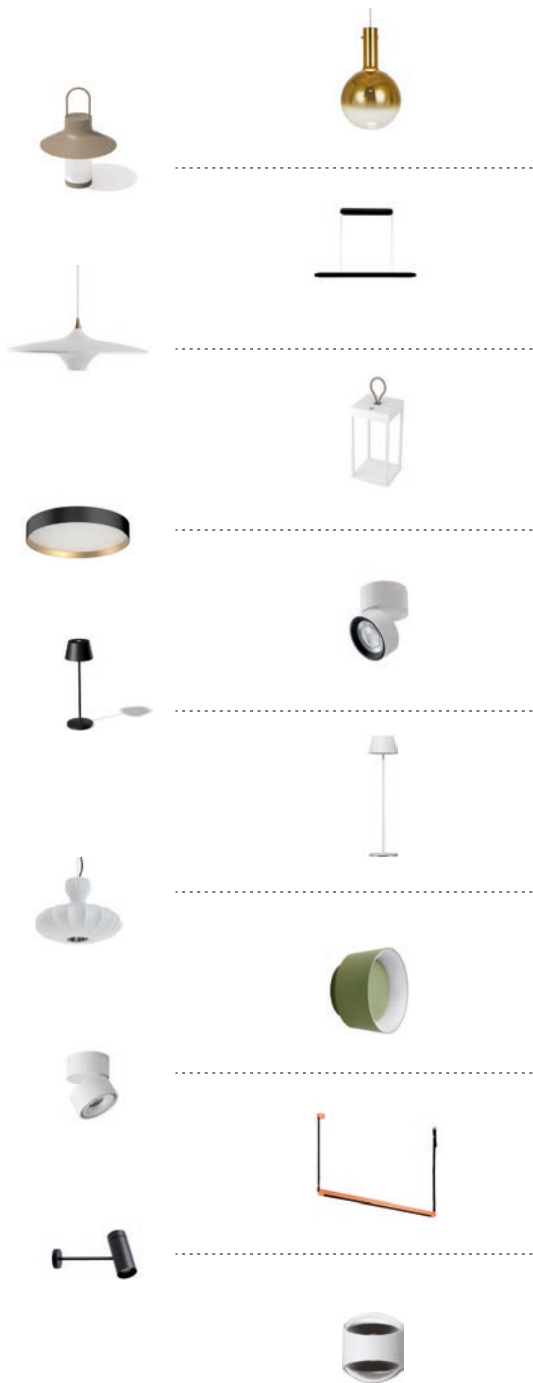

RAINDROP 6

SHADOW 12

GORM 18

MOJA 22

LUCERNA 26

LUCIA 28

RAY SPOT 36

MODI MICRO / TABLE 38

MODI FLOOR 44

PORTOBELLO 50

COOKIE 56

AIM SPOT 62

BELTO 64

SIA 68

SAGA 76