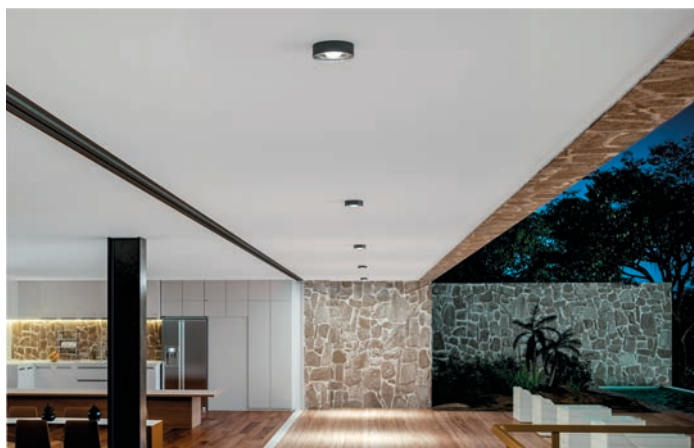

SIF

Ceiling light
IP65

Sif IP65 is a stylish round ceiling spotlight that can be used indoors and outdoors. It can advantageously be mounted under the kitchen and utility cabinets, or provide good light in the bathroom and on the terrace. It has built-in LED, produced in die-cast aluminum and has a crystal glass lens that provides a bright light in 110 ° beam angle. The lamp is available in black or white with an IP65 rating.

Built in LED 6W, 2700 K, 402 lm. CRI > 90
H 3,6 cm x Ø 10,7 cm.

Black No. 809-001
White No. 809-002

Size 1:1