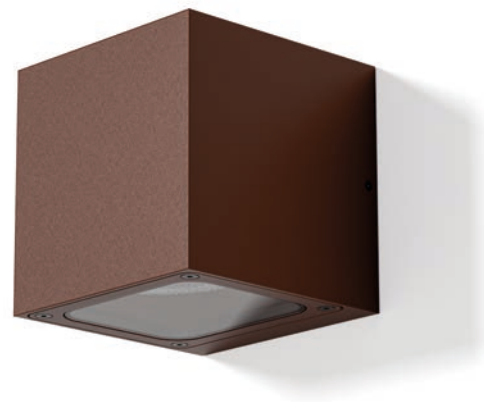

BALDUR SHIELD

Black No. 845-002

NEW

The perfect cube shape LED wall
It emits light in two directions. The precise reflectors inside the housing, which can guide the light to the wall surface without any glare. The direct light and reflected light of the luminaire create a pleasant lighting atmosphere and have high visual comfort. Luminaires are suitable for many applications around houses and public areas.