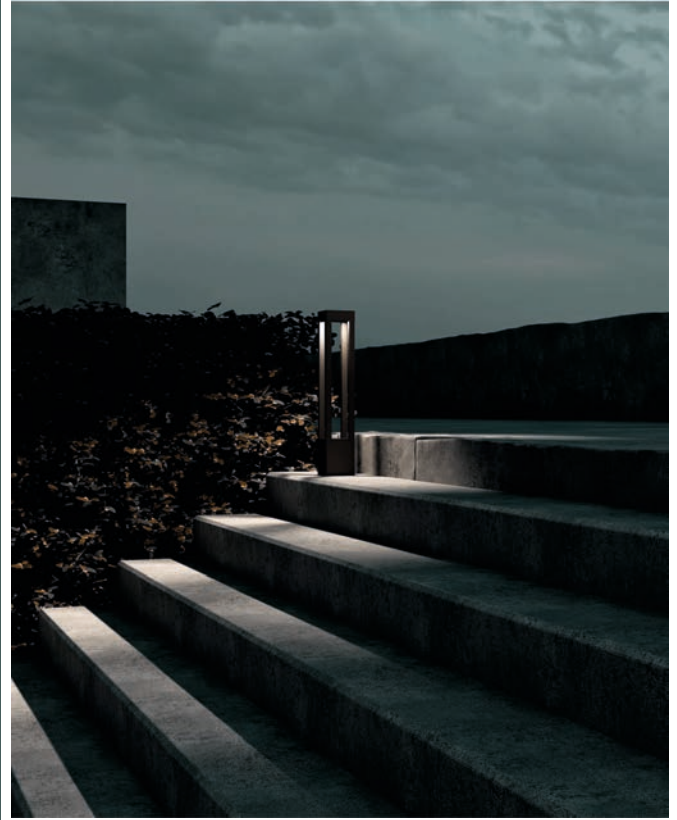

White No. 844-001
Black No. 844-002
Corten No. 844-003

ODIN

Bollard - IP65

Odin is a modern garden lamp that provides exciting lighting in the driveway and garden. Odin Bollard is produced in die-cast aluminum, and has an integrated LED light source at the top under a clear tempered glass. The lamp has an IP65 rating and it illuminates downwards 360° around. Odin Bollard creates a beautiful alternation of light and shadow on the ground.