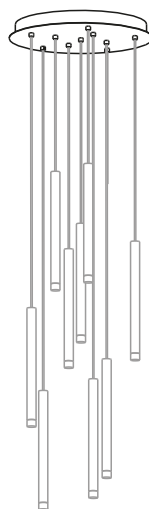

CHOOSE YOUR DECORING !

White No. 815-005
 Black No. 815-006
 Gold No. 815-007

TRACK

Track 2 meter 3-phase
 Black No. D-XTS4200-2
 White No. D-XT24200-3

Power input
 Black No. D-XTS11-3
 White No. D-XTS11-3

Ø 17 cm

Black No. 840-010

Brass No. 840-011

Canopy 1 / black

Ø 10 cm x H 3,5 cm. 6 W

+ Triac dimmable driver

No. 840-020

Valkyrie canopy 3 lights

Valkyrie with decorative plate

Canopy 3 / black
 Ø 25,5 x H 4 cm. 18 W
 + Triac dimmable driver
 No. 840-021

Canopy 5 / black
 Ø 35,5 x H 4 cm. 30 W
 + Triac dimmable driver
 No. 840-022

Canopy 10 / black
 Ø 40,5 x H 4 cm. 60 W
 + Triac dimmable driver
 No. 840-023

Canopy 5R / black
 L 110 x H 3,5 x W 5 cm. 30 W
 + Triac dimmable driver
 No. 840-024

NEW

STRAW 150

L 150 x Ø 2,5 x H. 6,5 cm
Ceiling canopy Ø 9 CM
Material: aluminium / gold
Lightsource: LED
Power 24W, CRI 90
Lumen 1540 in a sphere
2700 Kelvin. Triac dimmable