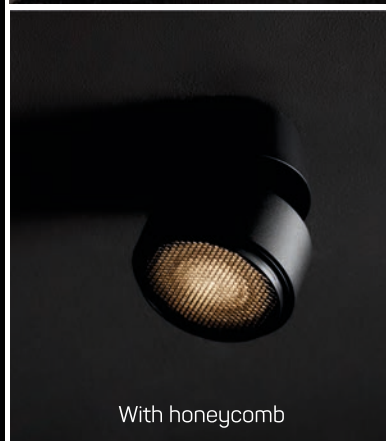

Lucia Ø 35 - 18W Dali driver
No. 805-021

Lucia Ø 45 - 26W Dali driver
No. 805-022

Lucia Ø 60 - 40W Dali driver
No. 805-023

Driver replacement only by
authorised electrician.

RAY SPOT

Ray is a modern and functional spotlight that can be used throughout the home. The spot is made of aluminium, and is available in black or white. It can be rotated 355 ° and tilted 90 ° so you get an optimal adjustment of the light direction. The spot has a built-in LED, and can fit into all classic and modern interiors.