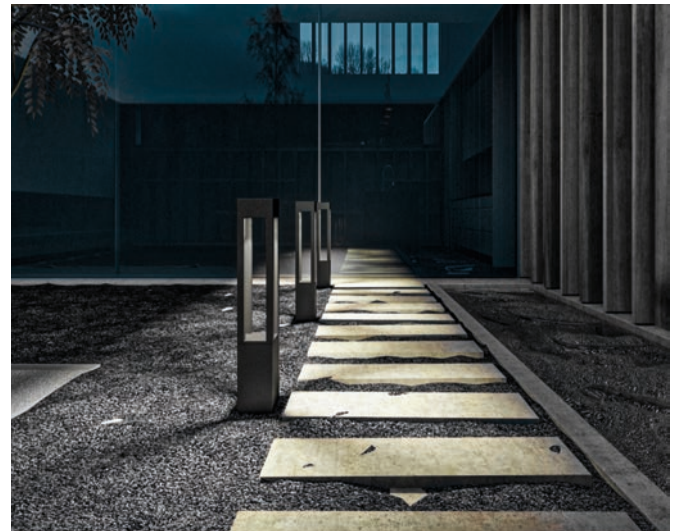

White No. 844-001
Black No. 844-002
Corten No. 844-003

ODIN

Bollard - IP65

Odin is a modern garden lamp that provides exciting lighting in the driveway and garden. Odin Bollard is produced in die-cast aluminum, and has an integrated LED light source at the top under a clear tempered glass. The lamp has an IP65 rating and it illuminates downwards 360° around. Odin Bollard creates a beautiful alternation of light and shadow on the ground.