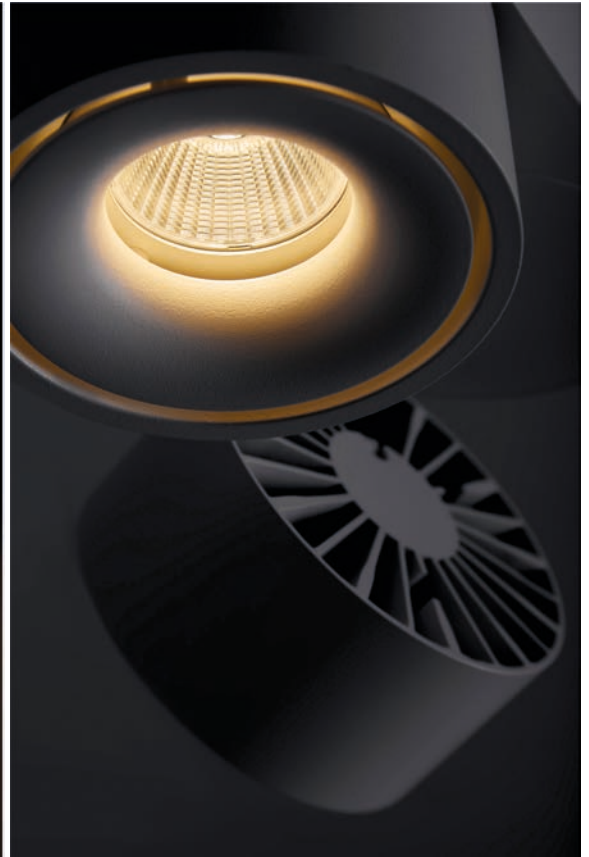

White	No. 832-001
Black	No. 832-002
Green	No. 832-003

Functional ceiling and wall spotlight by LOOM Design
Aim Spot can be rotated 350° and tilted 90° which allows you to adjust the direction of the light. Combined with the possibility to be dimmed, the spot is very functional. It can be used either as a wall light or as a ceiling light both at home and in the office. The spot is of aluminium in black or white colour, and the stylish design makes it possible to use the lamp in all types of interiors.