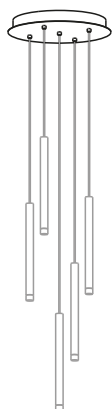

Ø 17 cm

Black No. 840-010

Brass No. 840-011

Canopy 1 / black

Ø 10 cm x H 3,5 cm. 6 W

+ Triac dimmable driver

No. 840-020

Valkyrie canopy 3 lights

Valkyrie with decorative plate

Canopy 3 / black
 Ø 25,5 x H 4 cm. 18 W
 + Triac dimmable driver
 No. 840-021

Canopy 5 / black
 Ø 35,5 x H 4 cm. 30 W
 + Triac dimmable driver
 No. 840-022

Canopy 10 / black
 Ø 40,5 x H 4 cm. 60 W
 + Triac dimmable driver
 No. 840-023