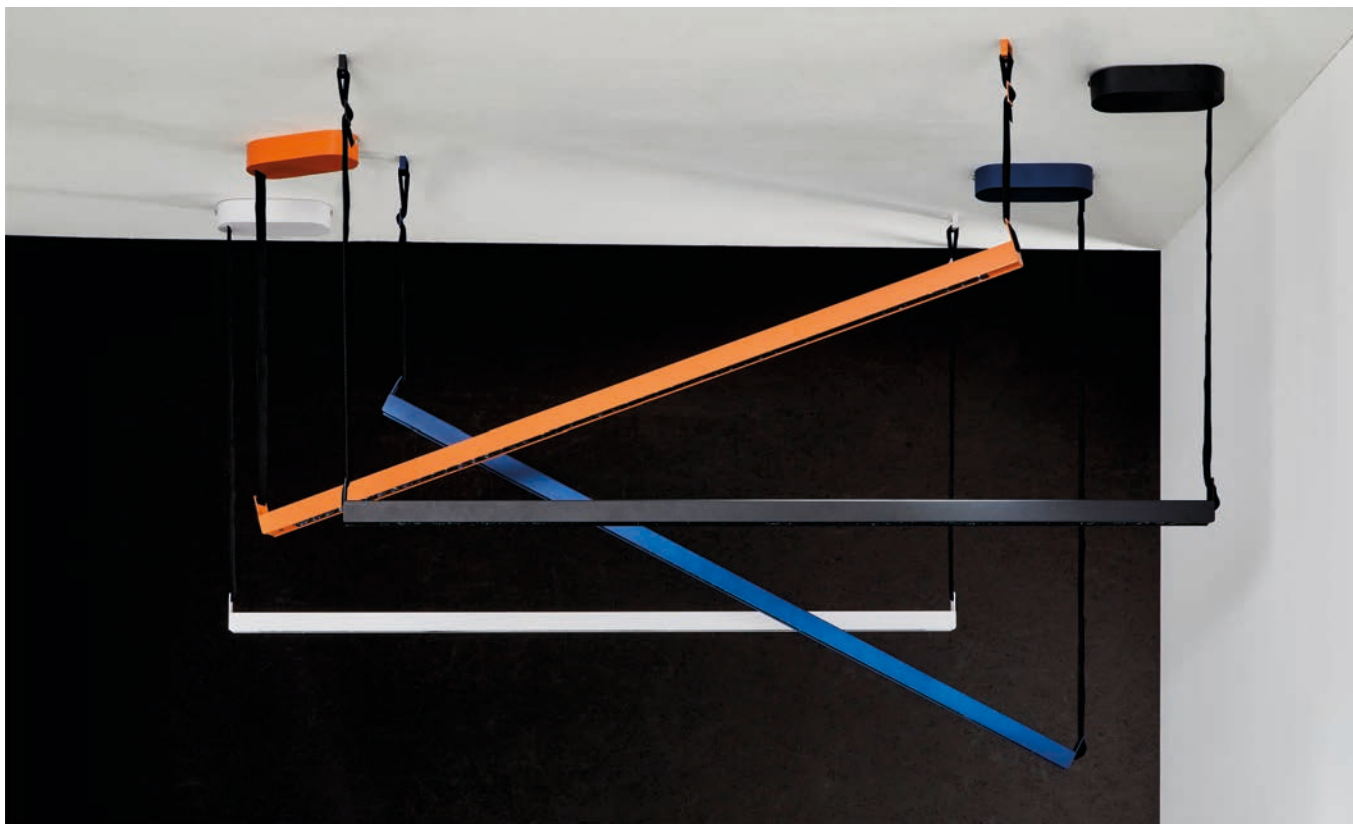

White	No. 832-001
Black	No. 832-002
Green	No. 832-003

Functional ceiling and wall spotlight by LOOM Design
Aim Spot can be rotated 350° and tilted 90° which allows you to adjust the direction of the light. Combined with the possibility to be dimmed, the spot is very functional. It can be used either as a wall light or as a ceiling light both at home and in the office. The spot is of aluminium in black or white colour, and the stylish design makes it possible to use the lamp in all types of interiors.

AIM SPOT SINGLE

H 10-15 x Ø 10 cm
LED 13W - 2700 K - 1217 Lm
Triac dimmable beam angle 38°

White No. MJ-1002W

Black No. MJ-1002B

AIM SPOT DOUBLE

H. 10-15 x W 20,5 cm
13W x 2 - 2700K - 2 x 1217 Lm
Triac dimmable beam angle 38°

White No. MJ-2082W

Black No. MJ-2082B

NEW

Belto is a super smart and innovative pendant. The light comes glare-free from the lamp's many small lenses. The lamp is equipped with a motion sensor that allows dimming, as well as switching on and off by hand movement

Fasten your seat belt...

BELTO

Linear suspension
 L 130 x D 3,7 cm - cable max. 200 cm
 Canopy in same color as the lamp.
 Power 12W - lumen 600 - 1200
 Adjustable by motion sensor
 Kelvin 2700-4000-6000 adjustable
 Build in LED, beam angle 36°
 Dimmable by motion sensor