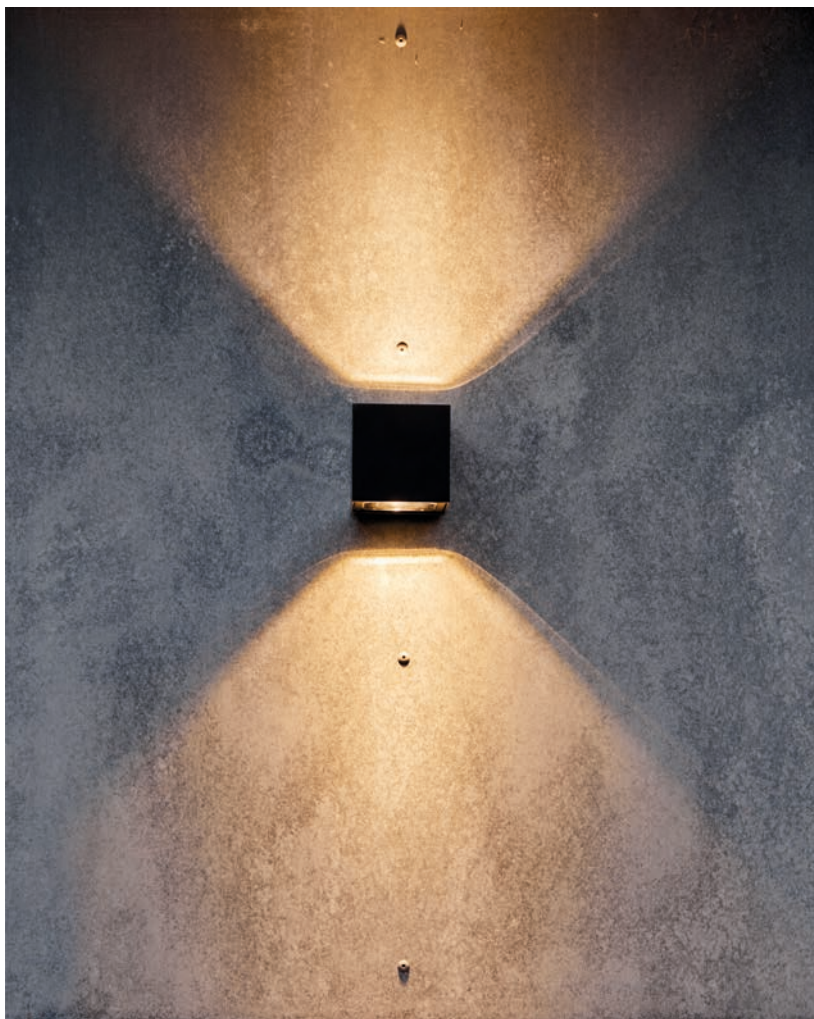

BALDUR SHIELD

Black No. 845-002

NEW

The perfect cube shape LED wall
It emits light in two directions. The precise reflectors inside the housing, which can guide the light to the wall surface without any glare. The direct light and reflected light of the luminaire create a pleasant lighting atmosphere and have high visual comfort. Luminaires are suitable for many applications around houses and public areas.