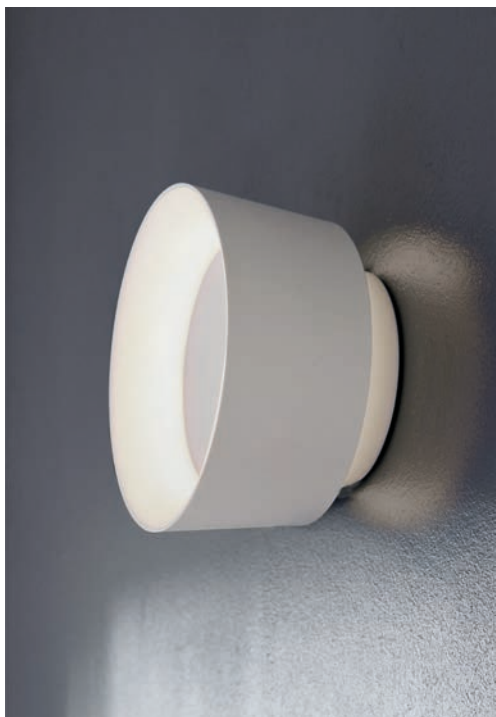

The Cookie is an appetizing and wonderful little lamp series with its own expression. The lamps are produced in aluminium and PVC and lacquered in a nice matt soft surface.