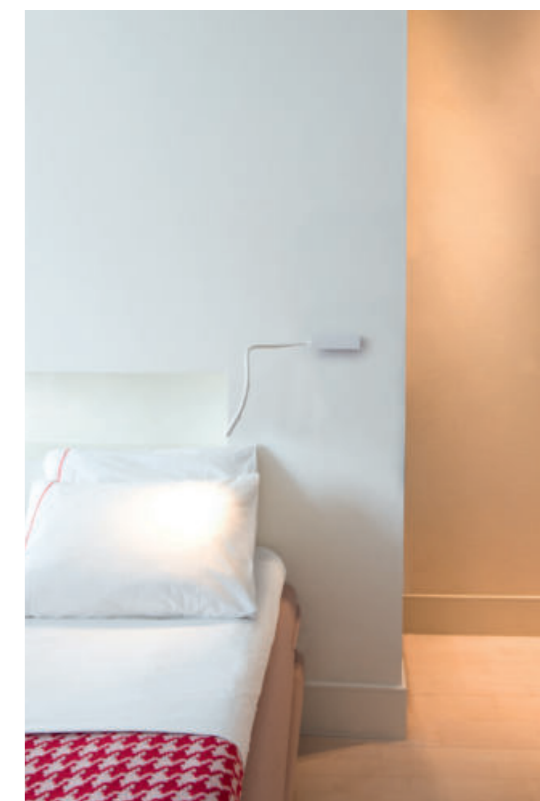

Scar-Lite built-up

design by
Bruno Van Meenen

Scar-Lite 1FDS USB built-up black

Scar-Lite USB built-up

design by
Bruno Van Meenen

Scar-Lite 1FDS USB built-up black

Scar-Lite 1FDS built-up white

S
i
r
e
n
s