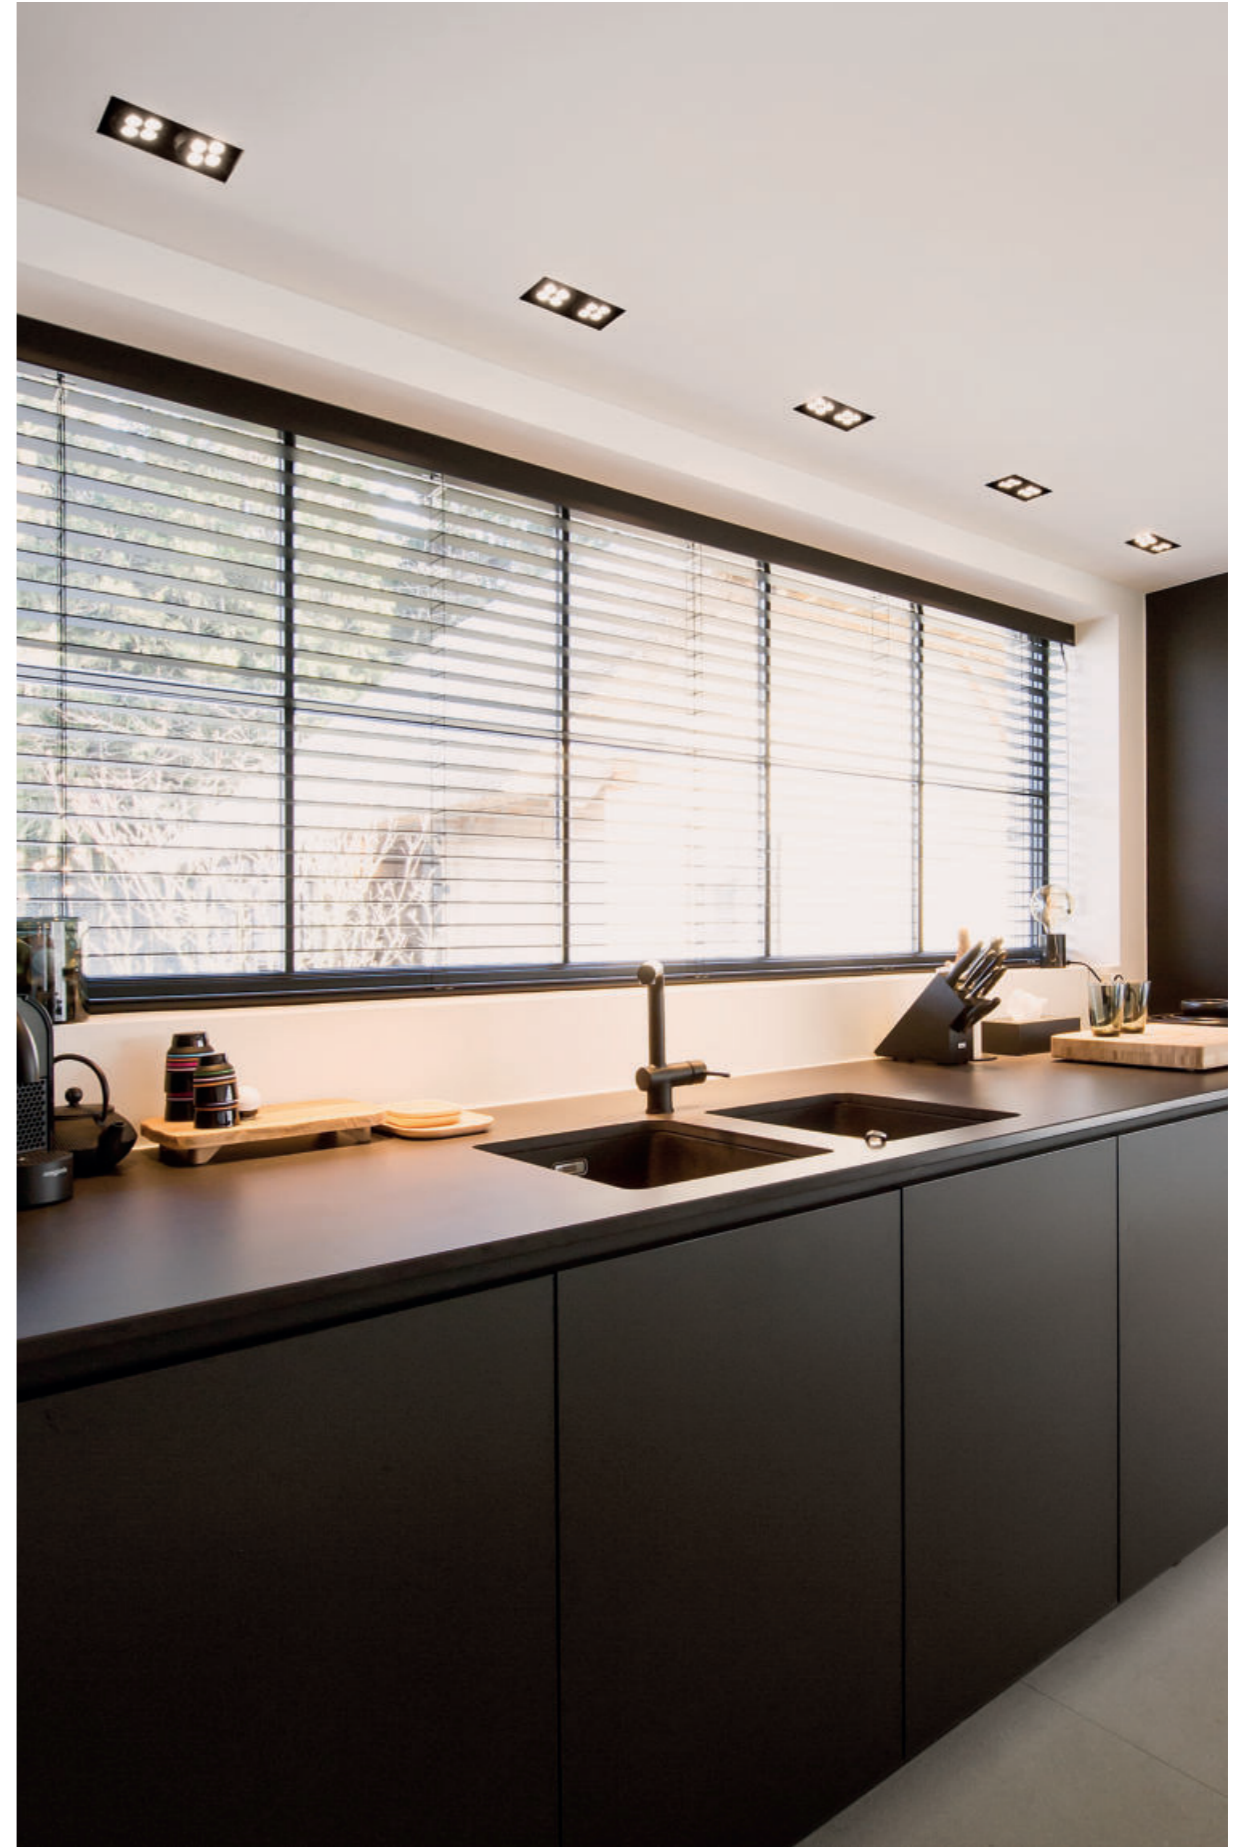

design by
Bruno Van Meenen

R111-Up white

R70-Up white

R52 in & R51 in white & white

R111 in chrome

R - R a n g e i n

R52 Rimless LED black

Scar - Led