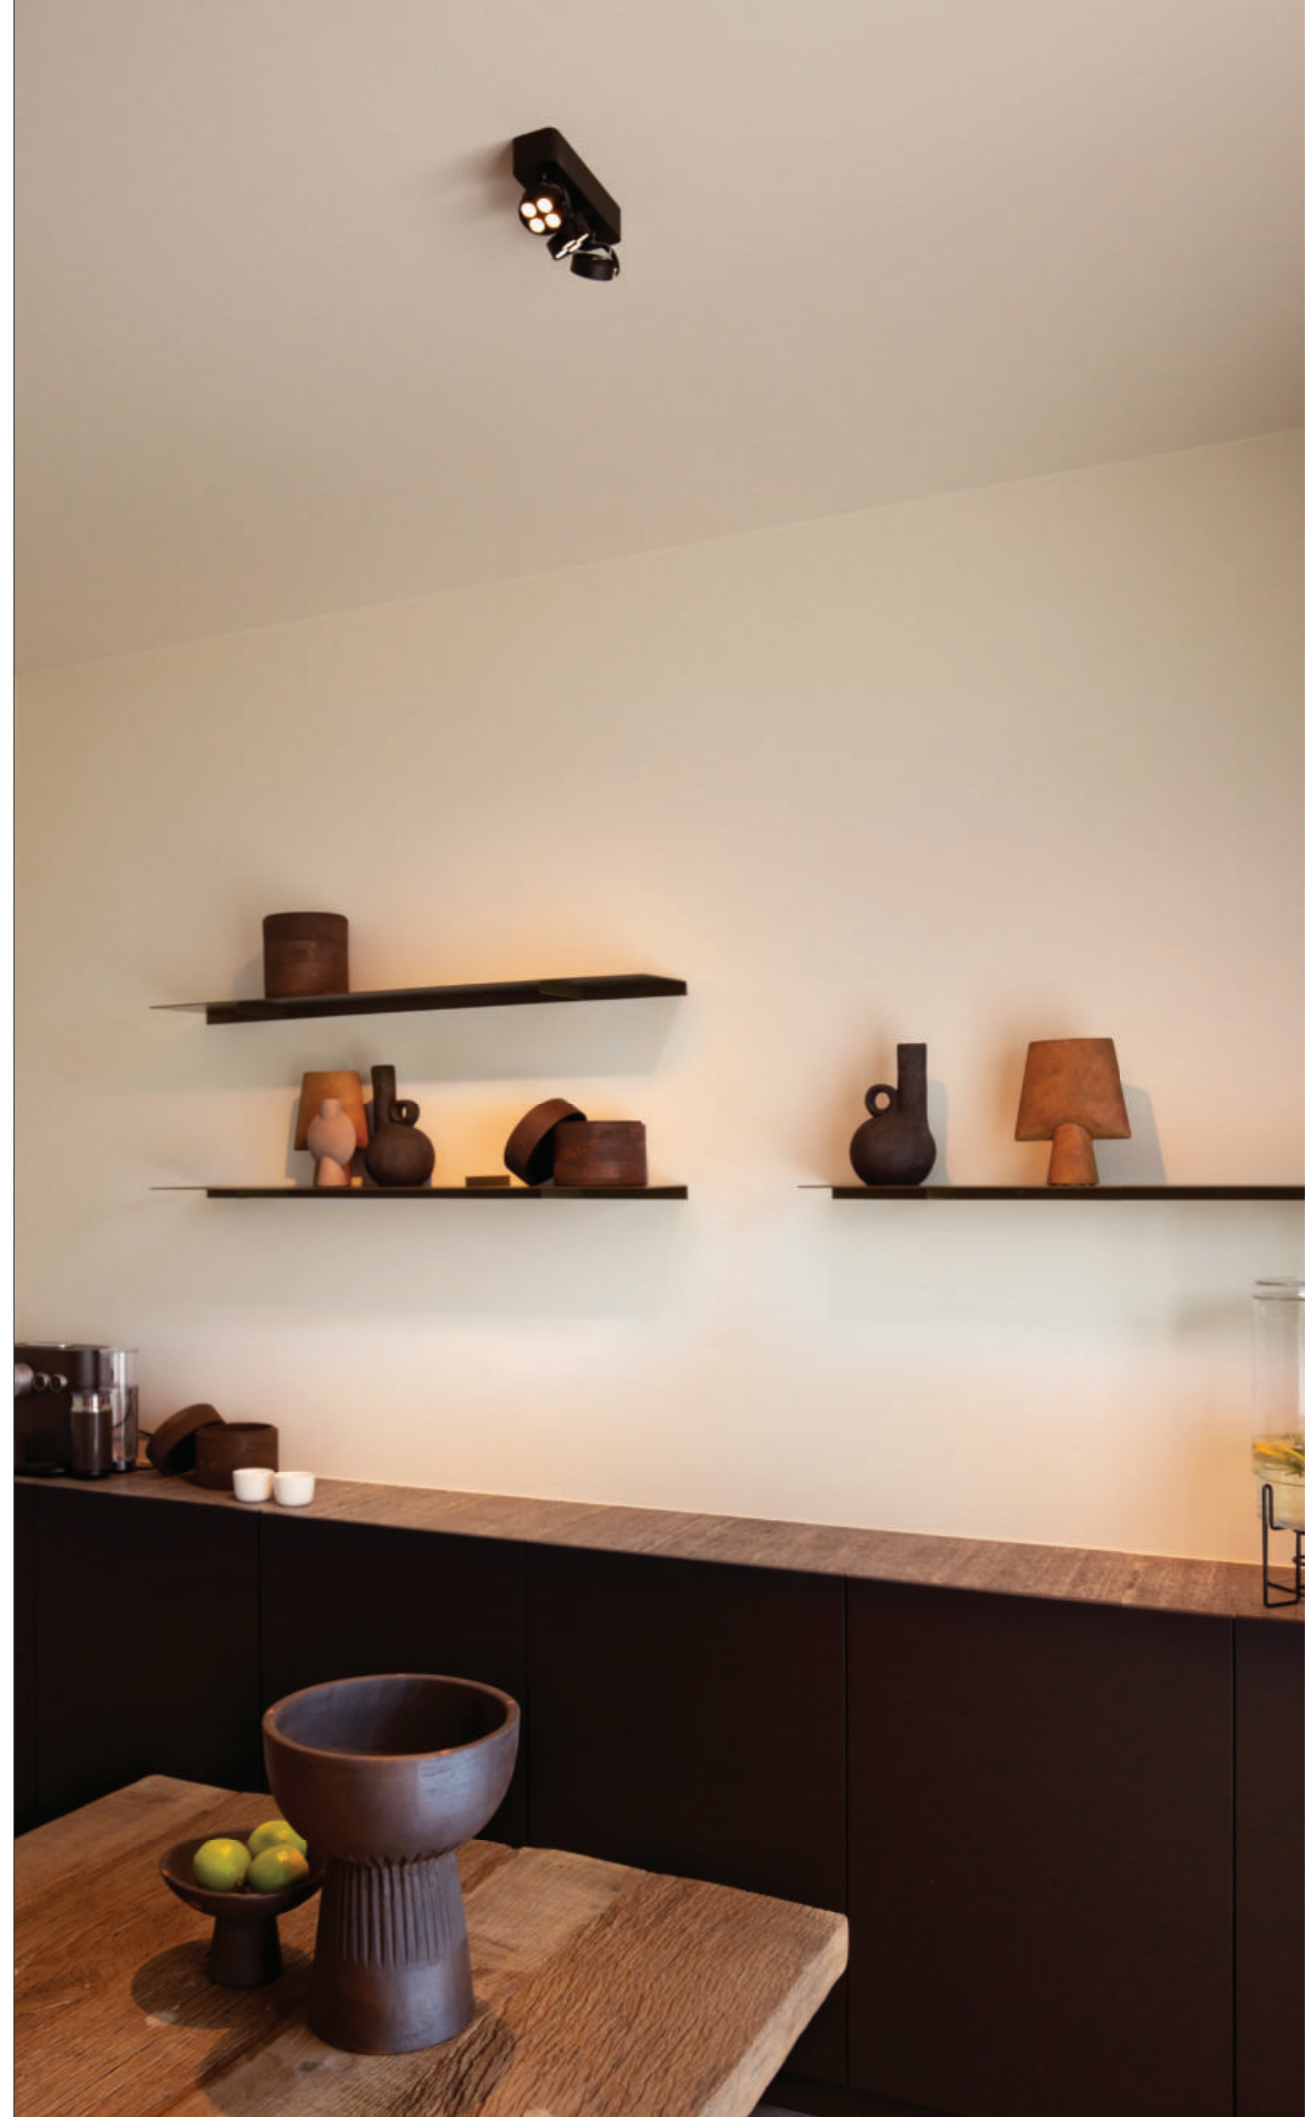

Mini-Pi 1 in white

Mini-Pi 1 in black

Mini-Pi 1 in white

Mini-Pi 3 up white

Mini-Pi up

Mini-Pi 3 up black

Naga

design by
Bruno Van Meenen