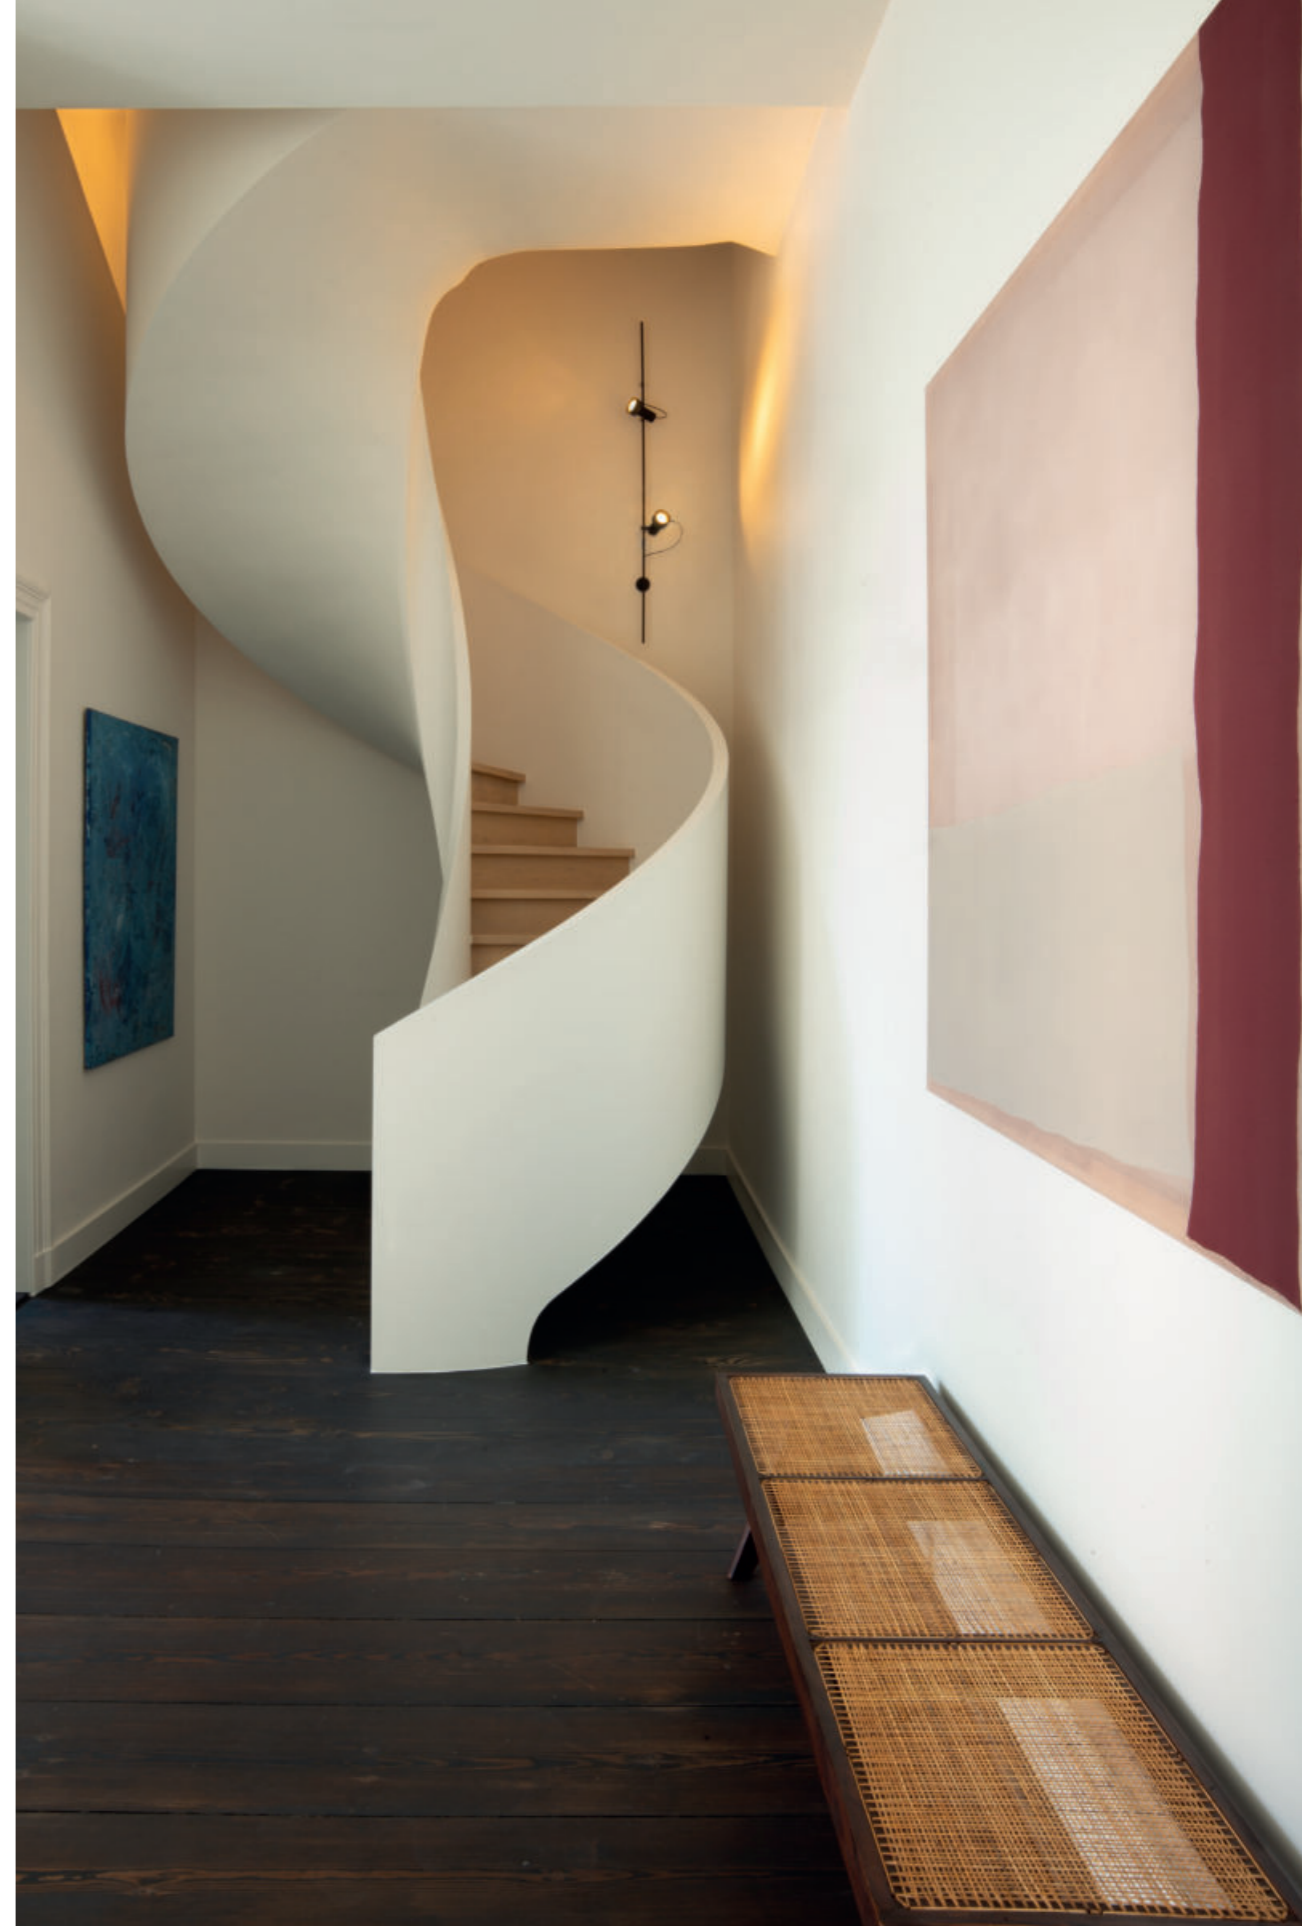

2Thirty-WV2 bronze with honeycomb