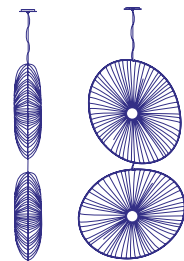

Gail 2

MOBILE LIGHT

PRICE €17,173

DIMENSIONS	19X78X145CM / 7.5X30.7X57.1
MATERIAL	SILK ON METAL
BULB	E27 / E26 12W LED (DIMMABLE, INCLUDED)
VOLTAGE	240V / 120V
WEIGHT	18KG / 39.7LB
PACKAGE: 2 BOXES	2X 82X25X85CM / 32.3X9.8X33.5", 22.3KG / 49.8LB