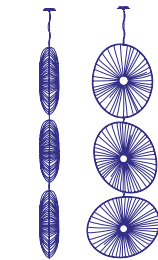

Gail 3

MOBILE LIGHT

PRICE €26,589

DIMENSIONS	19X78X224CM / 7.5X30.7X88.2
MATERIAL	SILK ON METAL
BULB	E27 / E26 12W LED (DIMMABLE, INCLUDED)
VOLTAGE	240V / 120V
WEIGHT	27KG / 59.5LB
PACKAGE: 3 BOXES	3X 82X25X85CM / 32.3X9.8X33.5", 33KG / 72.7LB