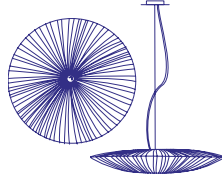

Stand By 24/60

PENDANT LIGHT

PRICE

€3,583

DIMENSIONS

D:15 Ø60CM / D:5.9 Ø23.6"

MATERIAL

SILK ON METAL

BULB

3 X E27 / E26 12W LED (DIMMABLE, INCLUDED)

VOLTAGE

240V / 120V

WEIGHT

4KG / 8.7LB

PACKAGE

72X25X74CM / 28.3X9.8X29.1", 6.2KG / 13.7LB