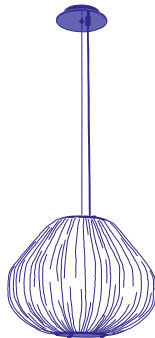

PRICE

€1,639

DIMENSIONS

H 33 Ø40 CM / H12.9 Ø15.7"

MATERIAL

SILK, PLEXIGLASS

BULB

2 X E26-E27 12W LED BULBS (DIMMABLE, INCLUDED)

VOLTAGE

110V/220V

WEIGHT

1.8KG / 4LB

PACKAGE

43.5X43.5X46CM / 17.1X17.1X18.1", 3.8KG / 8.3LB

C4

PENDANT LAMP