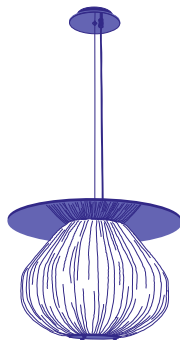

C3+

PENDANT LAMP

PRICE

€2,092

DIMENSIONS

H 33 Ø50 CM / H12.9 Ø19.6"

MATERIAL

SILK, PLEXIGLASS

BULB

2 X E26-E27 12W LED BULBS (DIMMABLE, INCLUDED)

VOLTAGE

110V/220V

WEIGHT

2.9KG / 6.3LB

PACKAGE 1

43.5X43.5X46CM / 17.1X17.1X18.1", 3.8KG / 8.3LB

PACKAGE 2

64.5X64.5X61.5CM / 25.3X25.3X24.2", 1.6KG / 3.5LB