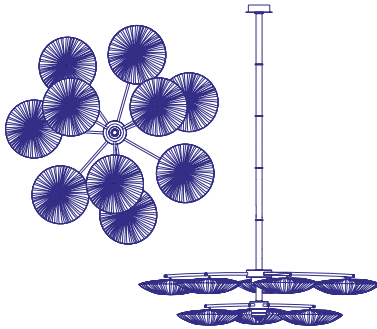

Sunsa 10

CHANDELIER
SHADES: 10X76CM / 30"

PRICE UPON REQUEST

DIMENSIONS	51X0X300 Ø254CM / 20X0X118 Ø100"
MATERIAL	SILK ON METAL
BULB	30 X E27 / E26 12W LED (DIMMABLE, INCLUDED)
VOLTAGE	240V / 120V
WEIGHT	137KG / 53.9
PACKAGE: 11 BOXES	10X 182X25X85CM / 32.3X9.8X33.5", 8KG / 17.6LB 1X 320X40X50CM / 125.9X15.7X19.7"
TOTAL WEIGHT	200KG / 440.9LB