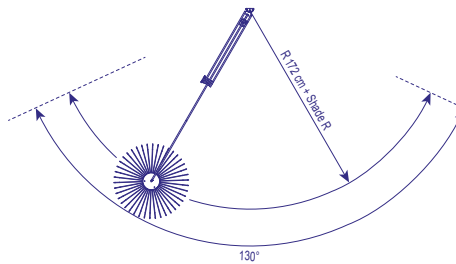

ToTeM Small Floor Stand

EXCLUSIVELY FOR TOTEM PENDANT SHADES
H:97CM / 38.1"

PRICE

€902

DIMENSIONS

H:97 Ø56CM / H:38.1 Ø22"

MATERIAL

METAL

FOOT DIMMER

FOOT DIMMER INCLUDED

VOLTAGE

240V / 120V

WEIGHT

7.5KG / 16.5LBS

PACKAGE

103X30X10CM / 40X11.8X4", 4KG / 9LBS

Wooden Shelf

EXCLUSIVELY FOR TOTEM FLOOR
Ø35CM / 13.8"

PRICE

€249

DIMENSIONS

H:2 Ø35CM / H:0.8 Ø13.78"

MATERIAL

OAK WOOD

WEIGHT

1.5KG / 3.3LB

PACKAGE

42X36X16CM / 16.5X14.2X6.3", 2KG / 4.4LB

ToTeM Wall Arm

EXCLUSIVELY FOR TOTEM PENDANT SHADES
H (TILT):100CM Ø172CM / 39" Ø67.7"

PRICE

€2,515

DIMENSIONS

165XØ34X172CM, 65XØ13X67.7"

MATERIAL

METAL

VOLTAGE

240V / 120V

WEIGHT

16.1.8KG / 35.5LBS

PACKAGE

12X22X175CM / 4.7X8.6X68.9", 16.1KG / 35.5LBS