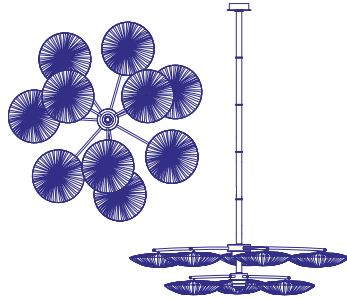

Sunsa Family

Flamboyant and confident, the Sunsa chandeliers act as natural center pieces in any large space. The number of shades, suspension length, and overall diameter are customisable and can be fitted for a specific space. Length of central tree by request up to 600cm / 19' 7".

Sunsa 10

CHANDELIER
SHADES: 10X60CM / 24"

PRICE UPON REQUEST

DIMENSIONS	51X0X300 Ø224CM / 20.1X0X118.1 Ø88.2"
MATERIAL	SILK ON METAL
BULB	30 X E27 / E26 12W LED (DIMMABLE, INCLUDED)
VOLTAGE	240V / 120V
WEIGHT	119KG / 262.3LB
PACKAGE: 11 BOXES	10X 72X25X74CM / 28.3X9.8X29.1", 6.2KG / 13.7LB 1X 320X40X50CM / 126X15.7X19.7"
TOTAL WEIGHT	180KG / 396.8LB