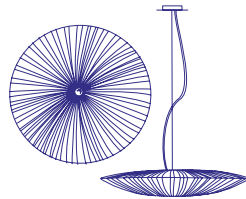

Stand By 30/76

PENDANT LIGHT

PRICE

€4,574

DIMENSIONS

D:16 Ø76CM / D:6.3 Ø29.9"

MATERIAL

SILK ON METAL