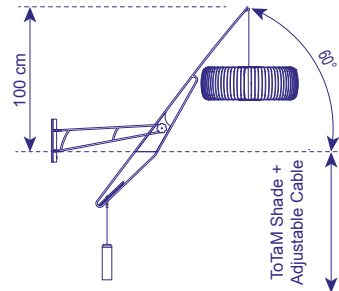

ToTeM Small Floor Stand

EXCLUSIVELY FOR TOTEM PENDANT SHADES
H:97CM / 38.1"

PRICE

€902

DIMENSIONS

H:97 Ø56CM / H:38.1 Ø22"

MATERIAL

METAL

FOOT DIMMER

FOOT DIMMER INCLUDED

VOLTAGE

240V / 120V

WEIGHT

7.5KG / 16.5LBS

PACKAGE

103X30X10CM / 40X11.8X4", 4KG / 9LBS

Wooden Shelf

EXCLUSIVELY FOR TOTEM FLOOR
Ø35CM / 13.8"

PRICE

€249

DIMENSIONS

H:2 Ø35CM / H:0.8 Ø13.78"

MATERIAL

OAK WOOD

WEIGHT

1.5KG / 3.3LB

PACKAGE

42X36X16CM / 16.5X14.2X6.3", 2KG / 4.4LB

ToTeM Wall Arm

EXCLUSIVELY FOR TOTEM PENDANT SHADES
H (TILT):100CM Ø172CM / 39" Ø67.7"

PRICE

€2,515

DIMENSIONS

165XØ34X172CM, 65XØ13X67.7"

MATERIAL

METAL

VOLTAGE

240V / 120V

WEIGHT

16.1.8KG / 35.5LBS

PACKAGE

12X22X175CM / 4.7X8.6X68.9", 16.1KG / 35.5LBS