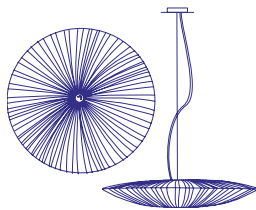

Stand By 33/84

PENDANT LIGHT

PRICE

€5,184

DIMENSIONS

D:17 Ø84CM / D:6.7 Ø33.1"

MATERIAL

SILK ON METAL

BULB

6 X E27 / E26 12W LED (DIMMABLE, INCLUDED)

VOLTAGE

240V / 120V

WEIGHT

6.1KG / 13.4LB

PACKAGE

99X32X100CM / 39X12.6X39.4", 12.5KG / 27.5LB