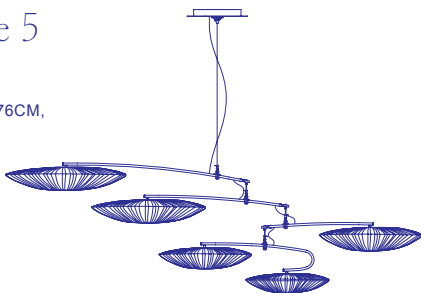

MOBILE LIGHT
SHADES: 1X60CM, 1X68CM, 1X76CM,
1X84CM, 1X90CM

PRICE UPON REQUEST

DIMENSIONS

H:120 Ø300CM / H:47.2 Ø118.1"

MATERIAL

SILK ON METAL

BULB

21 X E27 / E26 12W LED (DIMMABLE, INCLUDED)