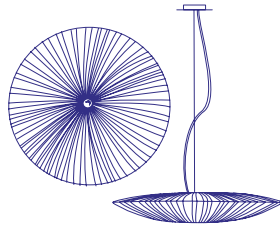

Stand By 48/122

PENDANT LIGHT

PRICE

€8,690

DIMENSIONS

D:22 Ø122CM / D:8.7 Ø48"

MATERIAL

SILK ON METAL