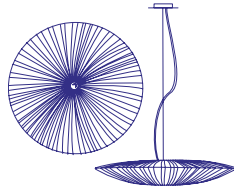

Stand By 27/68

PENDANT LIGHT

PRICE

€4,269

DIMENSIONS

D:16 Ø68CM / D:6.3 Ø26.8"

MATERIAL

SILK ON METAL