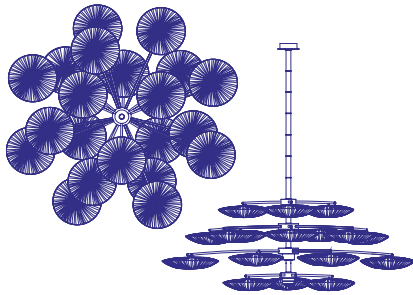

Sunsa 21

CHANDELIER
SHADES: 21X60CM / 24"

PRICE UPON REQUEST

DIMENSIONS	109X0X300 Ø300CM / 42.9X0X118 Ø118"
MATERIAL	SILK ON METAL
BULB	63 X E27 / E26 12W LED (DIMMABLE, INCLUDED)
VOLTAGE	240V / 120V
WEIGHT	182KG / 401LB
PACKAGE: 22 BOXES	21X 72X25X74CM / 28.3X9.8X29.1", 6.2KG / 13.7LB 1X 320X40X50CM / 126X15.7X19.7"
TOTAL WEIGHT	270KG / 595.2LB