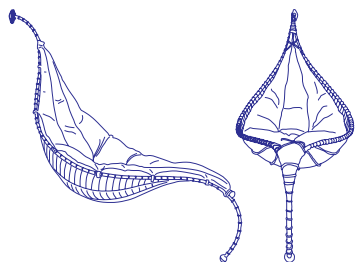

Furniture Family

Inspired by natural shapes, our sculptural furniture range is a tactile, hand-made, comfortable and organic addition to any space.

Satala

HAMMOCK

PRICE €11,324

DIMENSIONS 200X90X175CM / 78.7X35.4X68.9"
MATERIAL FABRIC WITH FOAM
WEIGHT 16.3KG / 35.9LB
PACKAGE 264X82X84CM / 103.9X32.3X33.1", 41.3KG / 91LB
FABRIC UPHOLSTERY FABRIC WILL BE PROVIDED BY CLIENT