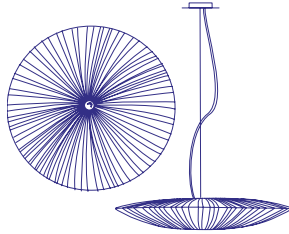

Stand By 61/156

PENDANT LIGHT

PRICE

€10,571

DIMENSIONS

D:23 Ø156CM / D:9.1 Ø61.4"

MATERIAL

SILK ON METAL