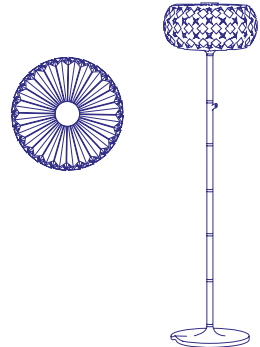

96 Molecules

TALL FLOOR LAMP

PRICE €2,974

DIMENSIONS	H:126 Ø36CM / H:49.6 Ø14.1"
MATERIAL	MAHOGANY, BRASS & ORIGAMI PAPER
BULB	15 WATTS LED MODULE (DIMMABLE, INCLUDED)
VOLTAGE	240V / 120V
WEIGHT	3.1KG / 6.8LB
PACKAGE	38X38X60CM / 14.9X14.9X23.6", 4.6KG / 10.1LB