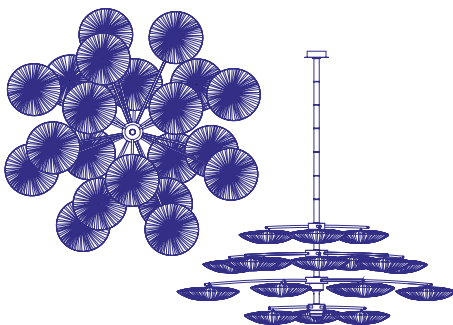

Sunsa 21

CHANDELIER
SHADES: 21X76CM / 30"

PRICE UPON REQUEST

DIMENSIONS	109X0X300 Ø330CM / 42.9X0X118 Ø129"
MATERIAL	SILK ON METAL
BULB	63 X E27 / E26 12W LED (DIMMABLE, INCLUDED)
VOLTAGE	240V / 120V
WEIGHT	220KG / 485LB
PACKAGE: 22 BOXES	21X 82X25X85CM / 32.3X9.8X33.5", 8KG / 17.6LB 1X 320X40X50CM / 126X15.7X19.7"
TOTAL WEIGHT	310KG / 683.4LB