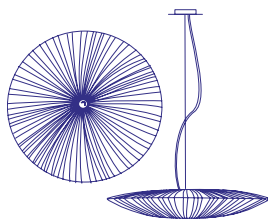

Stand By 35/90

PENDANT LIGHT

PRICE

€6,076

DIMENSIONS

D:18 Ø90CM / D:7.1 Ø35.4"

MATERIAL

SILK ON METAL

BULB

6 X E27 / E26 12W LED (DIMMABLE, INCLUDED)

VOLTAGE

240V / 120V

WEIGHT

7.2KG / 15.9LB

PACKAGE

99X32X100CM / 39X12.6X39.4", 13.63KG / 30LB