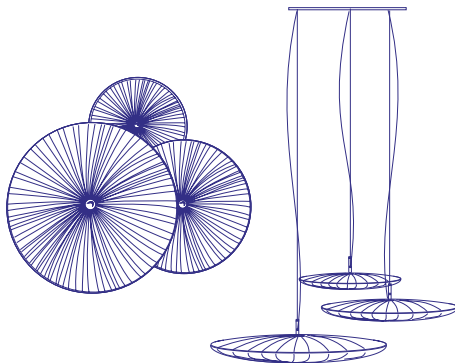

Stand By Trio Composition 1

CHANDELIER

SHADES: 1X90CM,
1X122CM, 1X156CM

PRICE

€26,333

DIMENSIONS

CEILING PLATE: Ø109CM / 43"

COMPOSITION: Ø224CM / 88.1"