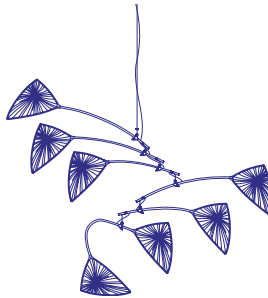

Grace 7

MOBILE LIGHT

PRICE UPON REQUEST

DIMENSIONS	H:230 Ø300CM / H:90.6 Ø118.1"
MATERIAL	SILK ON METAL
BULB	14 X E27 / E26 12W LED (DIMMABLE, INCLUDED)
VOLTAGE	240V / 120V
WEIGHT	46KG / 101.4LB
PACKAGE	276X65X25 / 108.6X25.6X9.8", 76KG / 167.5LB

Orchestra Family

Organic and sculptural, this range of table lamps, pendant lights, and floor lamps takes inspiration from natural musical forms, as well as modern sculpture and architecture.