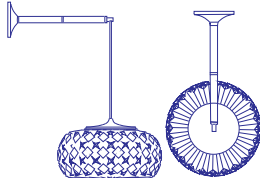

96 Molecules

WALL LAMP

PRICE €1,541

DIMENSIONS	D:21 Ø30CM / D:8.3 Ø11.8"
MATERIAL	MAHOGANY, BRASS & ORIGAMI PAPER
BULB	15 WATTS LED MODULE (DIMMABLE, INCLUDED)
VOLTAGE	240V / 120V
WEIGHT	3KG / 6.6LB
PACKAGE	38X38X43CM / 15X15X16.9", 4KG / 8.8LB