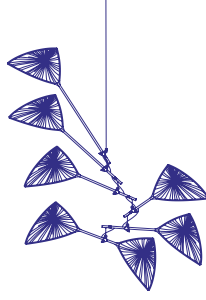

Avia 7

MOBILE LIGHT

PRICE UPON REQUEST

DIMENSIONS	H:290 Ø260CM / H:114.2 Ø102.4"
MATERIAL	SILK ON METAL
BULB	14 X E27 / E26 12W LED (DIMMABLE, INCLUDED)
VOLTAGE	240V / 120V
WEIGHT	46KG / 101.4LB
PACKAGE	276X65X25CM / 108.6X25.6X9.8", 76KG / 167.5LB