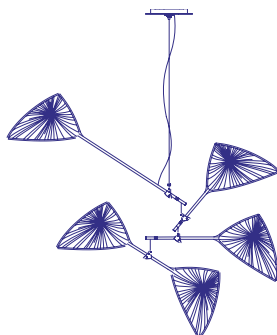

Avia 5

MOBILE LIGHT

PRICE UPON REQUEST

DIMENSIONS	H:148, Ø260CM / H:58.2, Ø102.3"
MATERIAL	SILK ON METAL
BULB	10 X E27 / E26 12W LED (DIMMABLE, INCLUDED)
VOLTAGE	240V / 120V
WEIGHT	35KG / 77.1LB
PACKAGE	240X65X25CM / 94.5X25.6X 9.8", 65KG / 143.3LB