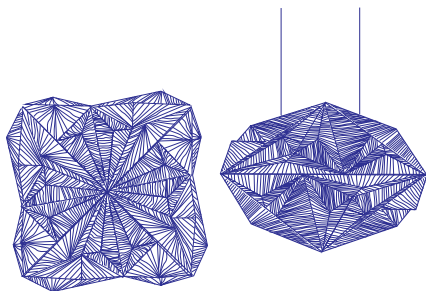

Zooid 1M

PENDANT LIGHT

PRICE UPON REQUEST

DIMENSIONS	100X100X70CM / 39.4X39.4X27.6
MATERIAL	SILK ON METAL
BULB	24 X E27 / E26 12W LED (DIMMABLE, INCLUDED)
VOLTAGE	240V / 120V
WEIGHT	25KG / 55.1LB
PACKAGE	120X120X100CM / 47.2X47.2X39.4", 30KG / 66.1LB