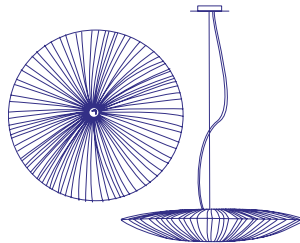

Stand By 72/186

PENDANT LIGHT

PRICE

€16,666

DIMENSIONS

D:27 Ø186CM / D:10.6 Ø73.2"

MATERIAL

SILK ON METAL

BULB

12 X E27 / E26 12W LED (DIMMABLE, INCLUDED)

VOLTAGE

240V / 120V

WEIGHT

22.5KG / 49.6LB

PACKAGE

200X36X212CM / 78.7X14.2X83.5", 47.5KG / 104.7LB