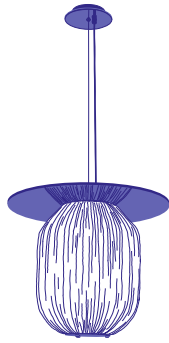

C1+

PENDANT LAMP

PRICE

€2,092

DIMENSIONS

H 41 Ø50 CM / H16.1 Ø19.6"

MATERIAL

SILK, PLEXIGLASS

BULB

2 X E26-E27 12W LED BULBS (DIMMABLE, INCLUDED)

VOLTAGE

110V/220V

WEIGHT

2.6KG / 5.7LB

PACKAGE 1

33.5X33.5X54CM / 13.1X13.1X21.2", 3.5KG / 7.7LB

PACKAGE 2

64.5X64.5X61.5CM / 25.3X25.3X24.2", 1.6KG / 3.5LB