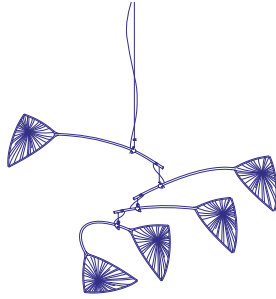

Grace 5

MOBILE LIGHT

PRICE UPON REQUEST

DIMENSIONS	H:148, Ø260CM / H:58.2, Ø102.3"
MATERIAL	SILK ON METAL
BULB	10 X E27 / E26 12W LED (DIMMABLE, INCLUDED)
VOLTAGE	240V / 120V
WEIGHT	35KG / 77.1LB
PACKAGE	240X65X25CM / 94.5X25.6X 9.8", 65KG / 143.3LB