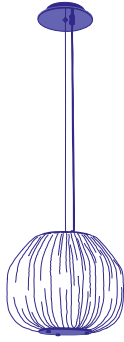

C5

PENDANT LAMP

PRICE

€1,450

DIMENSIONS

H 26 Ø30 CM / H10.2 Ø11.8

MATERIAL

SILK, PLEXIGLASS

BULB

2 X E26-E27 12W LED BULBS (DIMMABLE, INCLUDED)

VOLTAGE

110V/220V

WEIGHT

1.2KG / 2.8LB

PACKAGE

33.5X33.5X39CM / 13.1X13.1X15.3", 3.2KG / 7LB