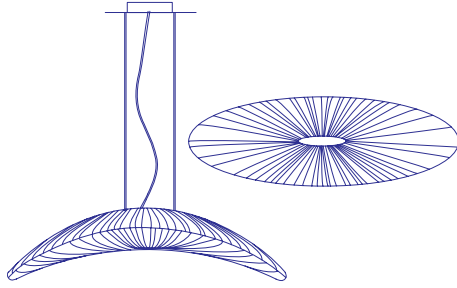

Liana S.

PENDANT LIGHT

PRICE €9,148

DIMENSIONS	40X183X61CM / 15.7X72X24
MATERIAL	SILK ON METAL
BULB	10 X E27 / E26 12W LED (DIMMABLE, INCLUDED)
VOLTAGE	240V / 120V
WEIGHT	21KG / 46.3LB
PACKAGE	200X68X47CM / 78.7X26.8X18.5", 28.7KG / 63.3LB