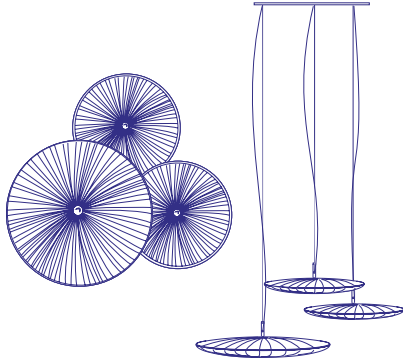

PACKAGE: 3 BOXES

99X32X100CM / 39X12.6X39.4", 13.63KG / 30LB,

135X32X133CM / 53.1X12.6X52.4", 21.8KG / 48.1LB,

172X33X172CM / 67.7X13X67.7", 33KG / 72.8LB

Stand By Trio Composition 2

CHANDELIER
SHADES: 2X90CM, 1X122CM

PRICE

€21,842

DIMENSIONS

CEILING PLATE: Ø109CM / 43"

COMPOSITION: Ø224CM / 88.1"

MATERIAL

SILK ON METAL

BULB