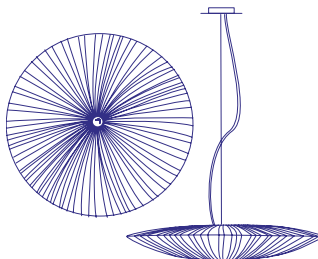

Stand By 95/240

PENDANT LIGHT

PRICE

€33,033

DIMENSIONS

D:35 Ø240CM / D:13.8 Ø94.5"

MATERIAL

SILK ON METAL