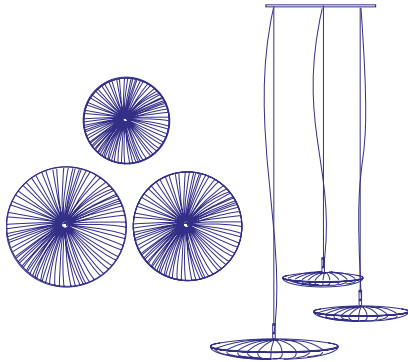

135X32X133CM / 53.1X12.6X52.4", 21.8KG / 48.1LB

Stand By Trio Composition 3

CHANDELIER
SHADES: 1X60CM,
1X76CM, 1X84CM

PRICE

€14,341

DIMENSIONS

CEILING PLATE: Ø109CM / 43"

COMPOSITION: Ø224CM / 88.1"