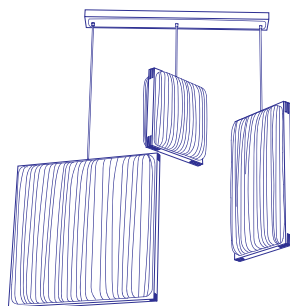

Simon Says Maybe Yes Dou

PENDANT LIGHT

POSSIBLE IN MOST COMBINATIONS OF SIMON SAYS YES, MAYBE AND NO PENDANTS. FOR PRICING PLEASE CALCULATE THE PENDANT COMBINATION PRICES DESIRED.

PRICE €3,420

DIMENSIONS MAYBE	16.5X34X69CM / 6.5X13.4X27.2
DIMENSIONS YES	16.5X34X39.2CM / 6.5X13.4X15.4
MATERIAL	MAHOGANY OR OAK WOODEN FRAME, SILK
BULB	12 X FLAT BOARD 4.5-18W LED (DIMMABLE, INCLUDED)
VOLTAGE	240V / 120V

Simon Says Maybe, Yes & No Trio

PENDANT LIGHT

POSSIBLE IN MOST COMBINATIONS OF SIMON SAYS YES, MAYBE AND NO PENDANTS. FOR PRICING PLEASE CALCULATE THE PENDANT COMBINATION PRICES DESIRED.

PRICE €5,777

DIMENSIONS MAYBE	16.5X34X69CM / 6.5X13.4X27.2
DIMENSIONS YES	16.5X34X39.2CM / 6.5X13.4X15.4
DIMENSIONS NO	16.5X69X69CM / 6.5X27.2X27.2
MATERIAL	MAHOGANY OR OAK WOODEN FRAME, SILK
BULB	28 X FLAT BOARD 4.5-18W LED (DIMMABLE, INCLUDED)
VOLTAGE	240V / 120V